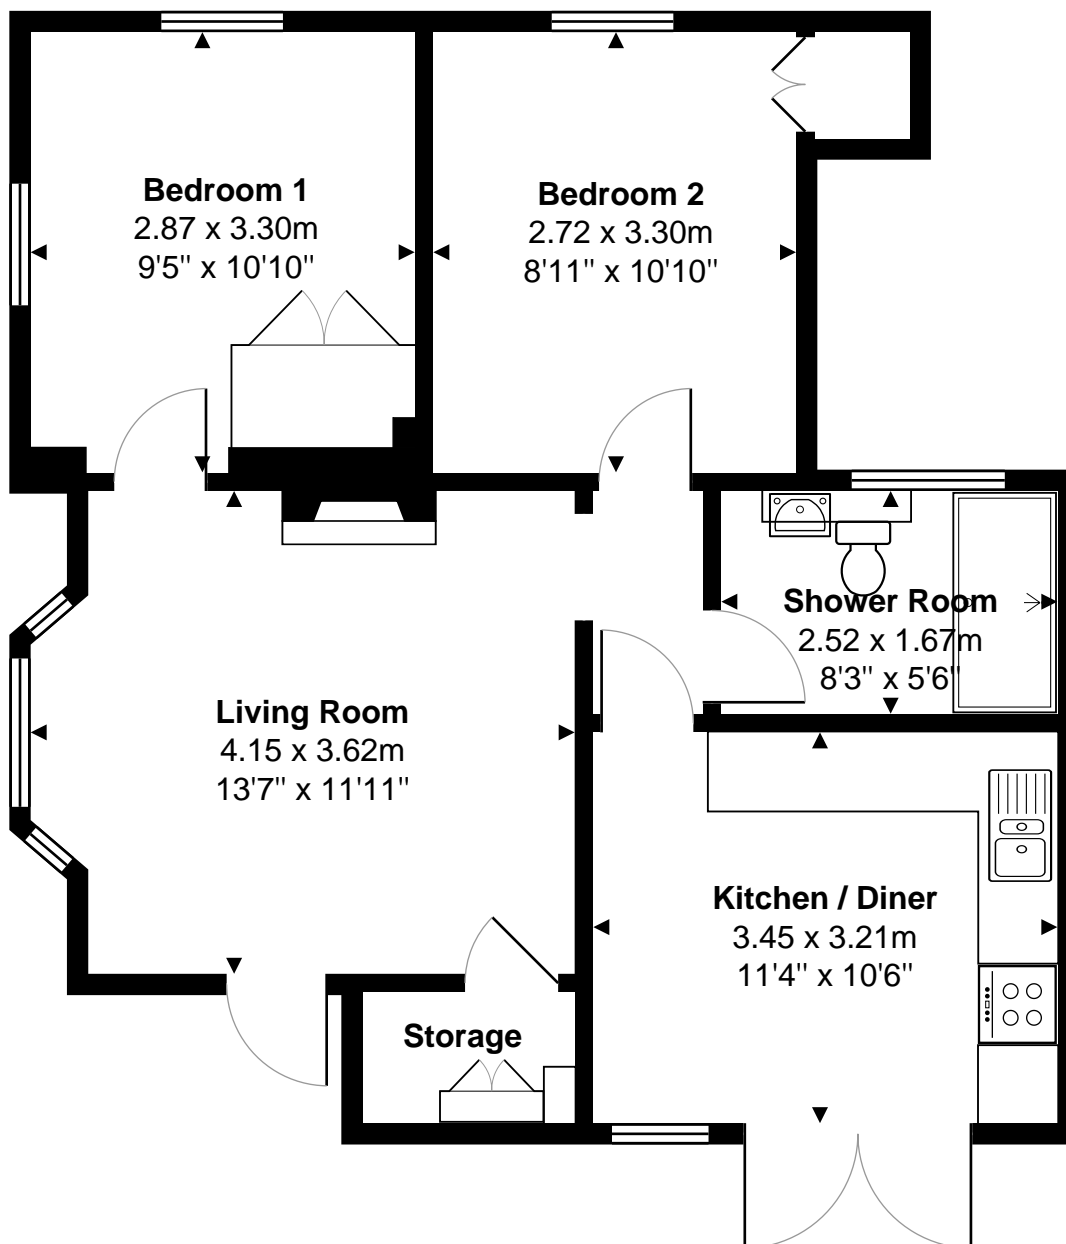

Ferry Cottage, Cliveden Estate, Taplow, Maidenhead, SL6 0JA

Total Area: 53.2 m² ... 573 ft²

Whilst every attempt has been made to ensure the accuracy of the floor plans contained here, measurements of doors, windows and rooms are approximate and no responsibility is taken for any error, omission or mis-statement. These plans are for representation purposes only.